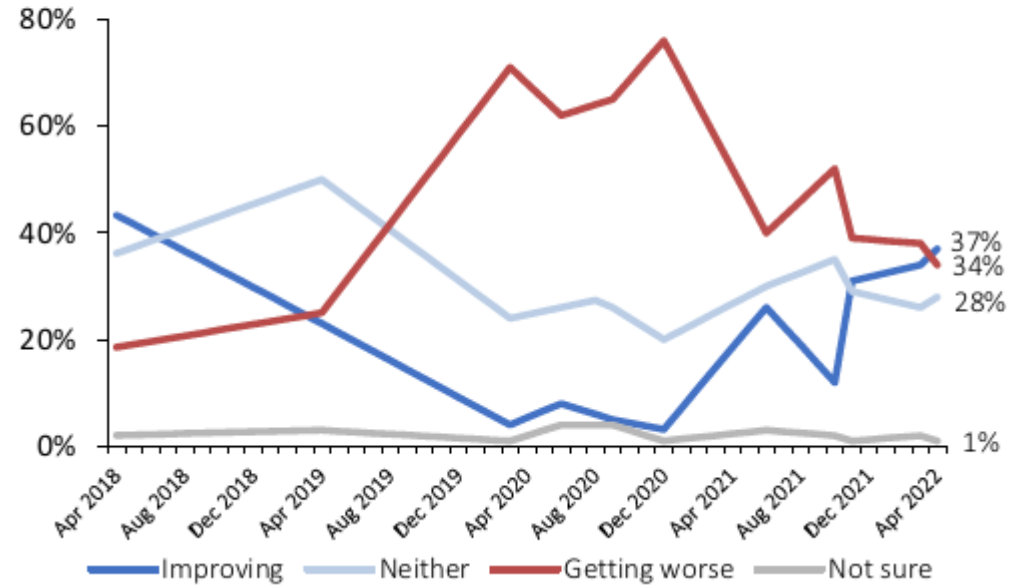

If an election were held today...

Party Support, April 2022

Projected Seat Distribution
NDP = 50, UCP=37

Includes Speaker

Net change from March 2022 projection: UCP (-10) NDP (+10)

Tracking Party Support

Party Support
Decided and Leaning

Seat Projections

Tracking Leader Approval

April 2022 Leader Approval

Approval Over Time

Tracking Economic Indicators

Household Financial Situation

State of Alberta Economy

Why meetings with Ministers and MLAs are important

- It's free and it works
- The squeaky wheel gets the grease
- Your message will travel up the chain
- Opposition matters

Before you request a meeting:

- Define your policy priorities(s):
 1. Be realistic
 2. Narrow down the list
 3. Know the cost
 4. Understand the path
 5. Be specific
- Be Internally Aligned
 - Ensure leaderships is in agreement