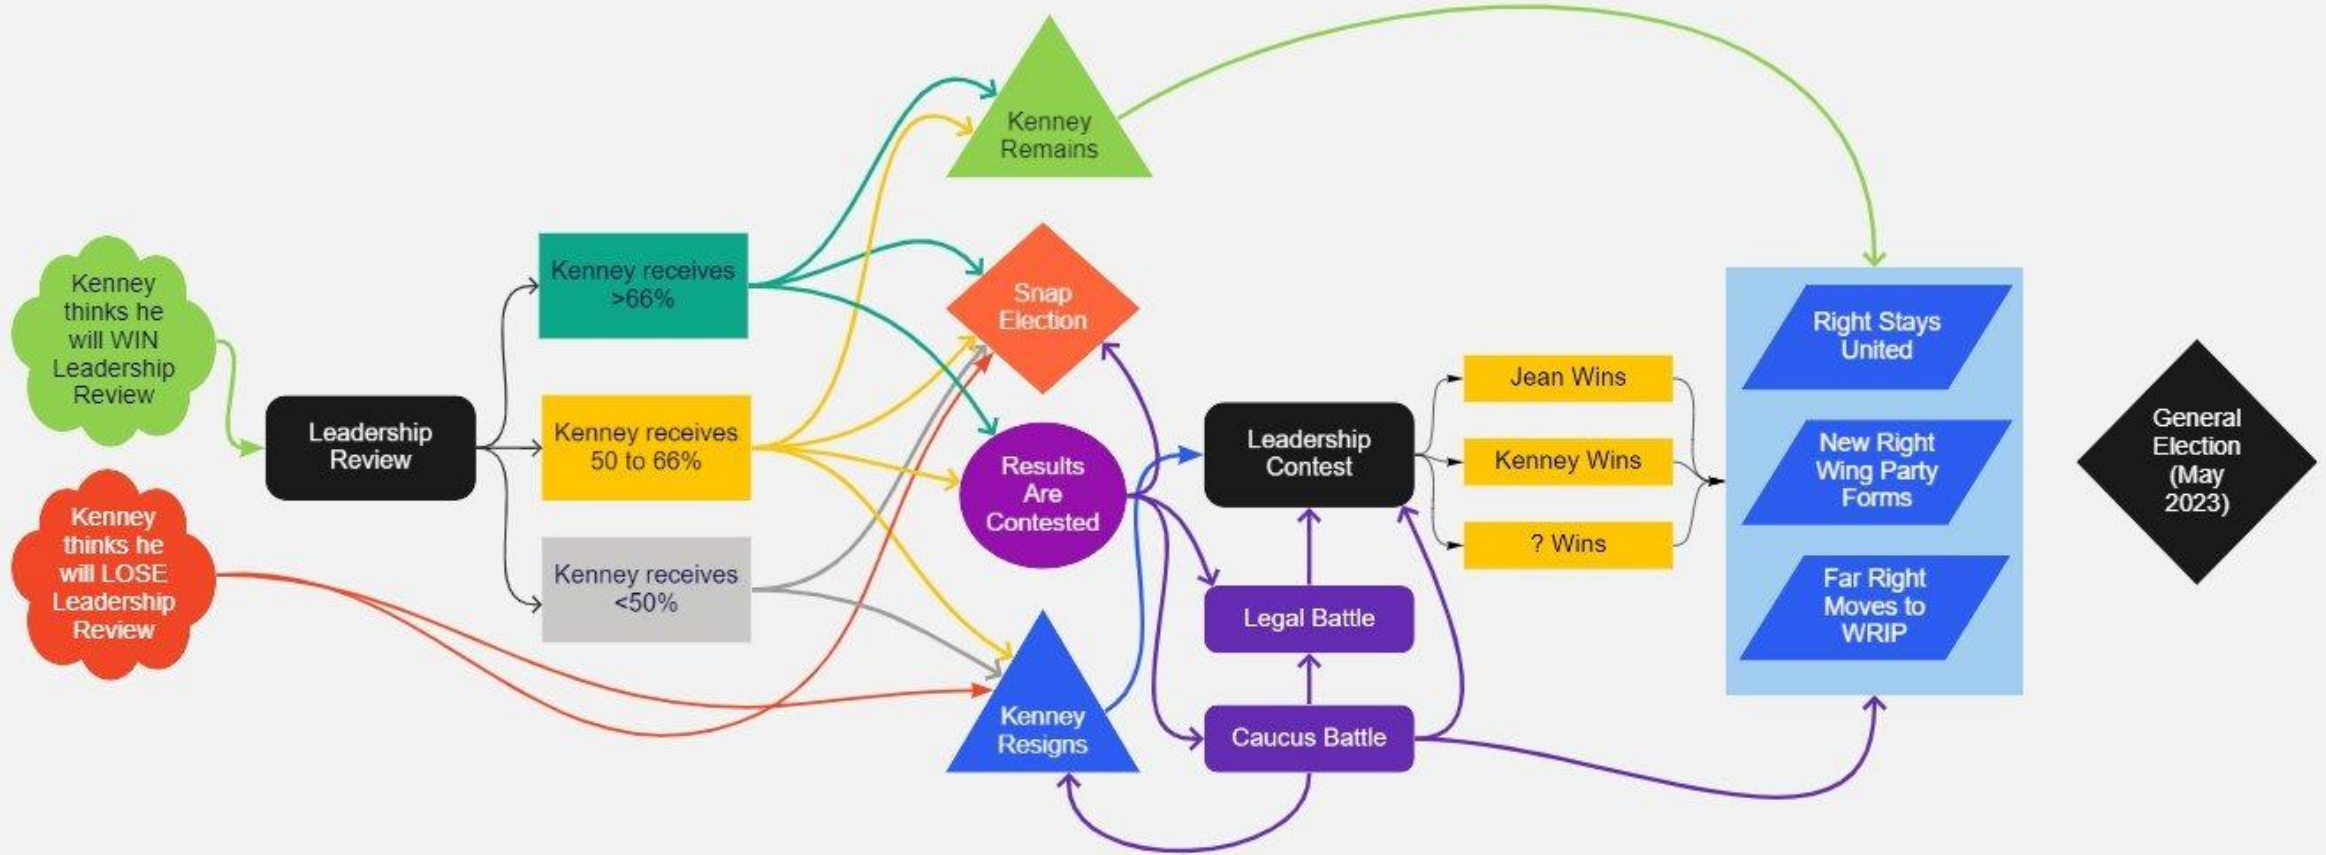

Political Update & Government Relations 101

Alberta Counsel
Al Kemmere
Pascal Ryffel

A | C

Overview

- Overview
- Political Update
- Meeting with Ministers and MLAs
 - Why it's important
 - How to do it right
- Q & A

Political Update

- Covid turmoil in the review mirror (potentially)
- Oil prices & balanced budget
- UCP leadership review
- What could happen next?

Politics is unpredictable – be prepared

Alberta trendlines

<https://canadianpolling.ca/AB-2019>

2022

1

5

Current Legislature

Popular Vote, April 2019 Election

Current Seat Distribution
UCP=60, NDP=23 Other=4

Includes Speaker

If an election were held today...

Party Support, April 2022

Projected Seat Distribution
NDP = 50, UCP=37

Includes Speaker

Net change from March 2022 projection: UCP (-10) NDP (+10)

Tracking Party Support

Party Support
Decided and Leaning