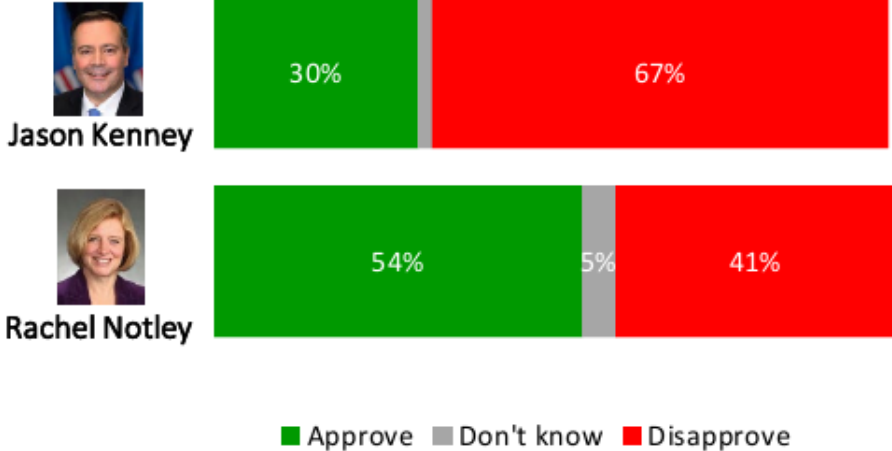

If an election were held today...

Party Support, April 2022

Projected Seat Distribution
NDP = 50, UCP=37

Includes Speaker

Net change from March 2022 projection: UCP (-10) NDP (+10)

Tracking Party Support

Party Support
Decided and Leaning

Seat Projections

Tracking Leader Approval

April 2022 Leader Approval

Approval Over Time

Tracking Economic Indicators

Household Financial Situation

State of Alberta Economy

Why meetings with Ministers and MLAs are important