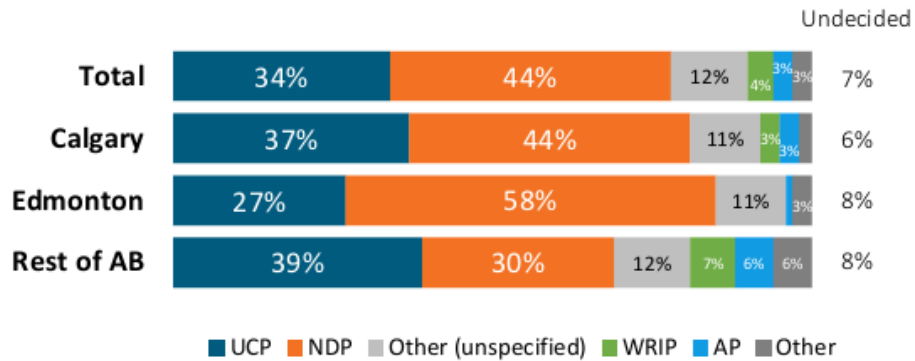

<https://canadianpolling.ca/AB-2019>

2022

1

5

Current Legislature

Popular Vote, April 2019 Election

Current Seat Distribution
UCP=60, NDP=23 Other=4

Includes Speaker

If an election were held today...

Party Support, April 2022

Projected Seat Distribution
NDP = 50, UCP=37

Includes Speaker

Net change from March 2022 projection: UCP (-10) NDP (+10)

Tracking Party Support

Party Support
Decided and Leaning