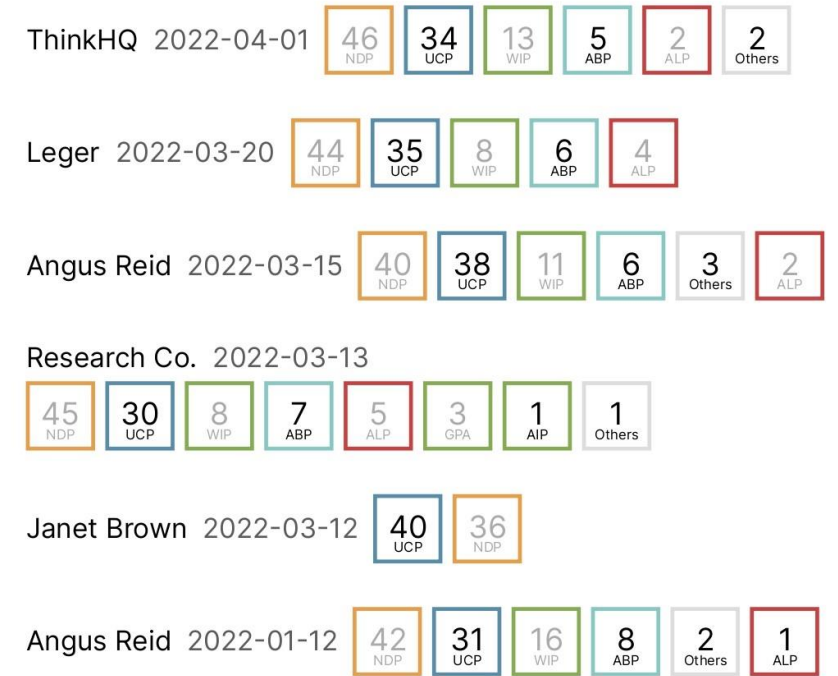

Political Update

- Covid turmoil in the review mirror (potentially)
- Oil prices & balanced budget
- UCP leadership review
- What could happen next?

Politics is unpredictable – be prepared

Alberta trendlines

<https://canadianpolling.ca/AB-2019>

2022

1

5

Current Legislature

Popular Vote, April 2019 Election

Current Seat Distribution
UCP=60, NDP=23 Other=4

Includes Speaker

If an election were held today...

Party Support, April 2022

Projected Seat Distribution
NDP = 50, UCP=37

Includes Speaker

Net change from March 2022 projection: UCP (-10) NDP (+10)

Tracking Party Support

Party Support
Decided and Leaning