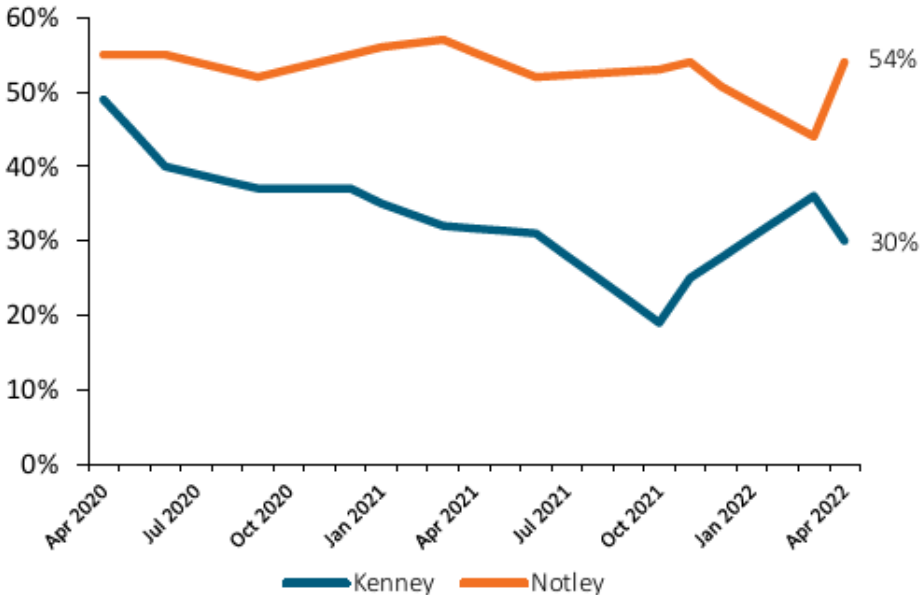

If an election were held today...

Party Support, April 2022

Projected Seat Distribution
NDP = 50, UCP=37

Includes Speaker

Net change from March 2022 projection: UCP (-10) NDP (+10)

Tracking Party Support

Party Support
Decided and Leaning

Seat Projections

Tracking Leader Approval

April 2022 Leader Approval

Approval Over Time

Tracking Economic Indicators

Household Financial Situation

State of Alberta Economy

Why meetings with Ministers and MLAs are important