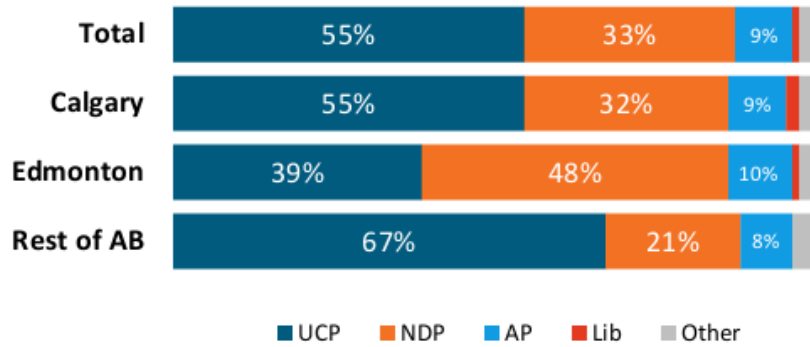

<https://canadianpolling.ca/AB-2019>

2022

1

5

Current Legislature

Popular Vote, April 2019 Election

Current Seat Distribution
UCP=60, NDP=23 Other=4

Includes Speaker