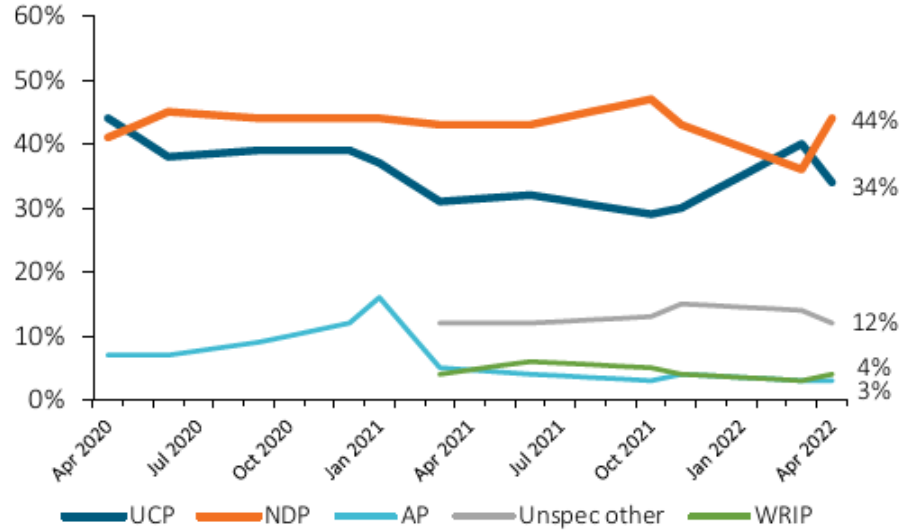

<https://canadianpolling.ca/AB-2019>

2022

1

5

Current Legislature

Popular Vote, April 2019 Election

Current Seat Distribution
UCP=60, NDP=23 Other=4

Includes Speaker

If an election were held today...

Party Support, April 2022

Projected Seat Distribution
NDP = 50, UCP=37

Includes Speaker

Net change from March 2022 projection: UCP (-10) NDP (+10)

Tracking Party Support

Party Support
Decided and Leaning

Seat Projections

Tracking Leader Approval

April 2022 Leader Approval

Approval Over Time

Tracking Economic Indicators

Household Financial Situation

State of Alberta Economy

Why meetings with Ministers and MLAs are important