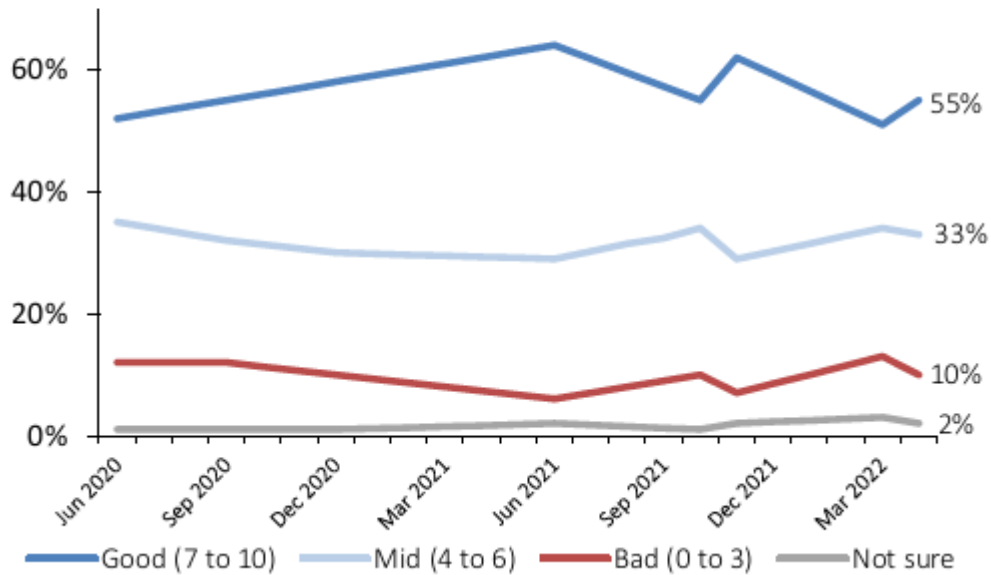

If an election were held today...

Party Support, April 2022

Projected Seat Distribution
NDP = 50, UCP=37

Includes Speaker

Net change from March 2022 projection: UCP (-10) NDP (+10)

Tracking Party Support

Party Support
Decided and Leaning

Seat Projections

Tracking Leader Approval

April 2022 Leader Approval

Approval Over Time

Tracking Economic Indicators

Household Financial Situation

State of Alberta Economy

Why meetings with Ministers and MLAs are important

- It's free and it works
- The squeaky wheel gets the grease
- Your message will travel up the chain
- Opposition matters

Before you request a meeting:

- Define your policy priorities(s):
 1. Be realistic
 2. Narrow down the list
 3. Know the cost
 4. Understand the path
 5. Be specific
- Be Internally Aligned
 - Ensure leaderships is in agreement