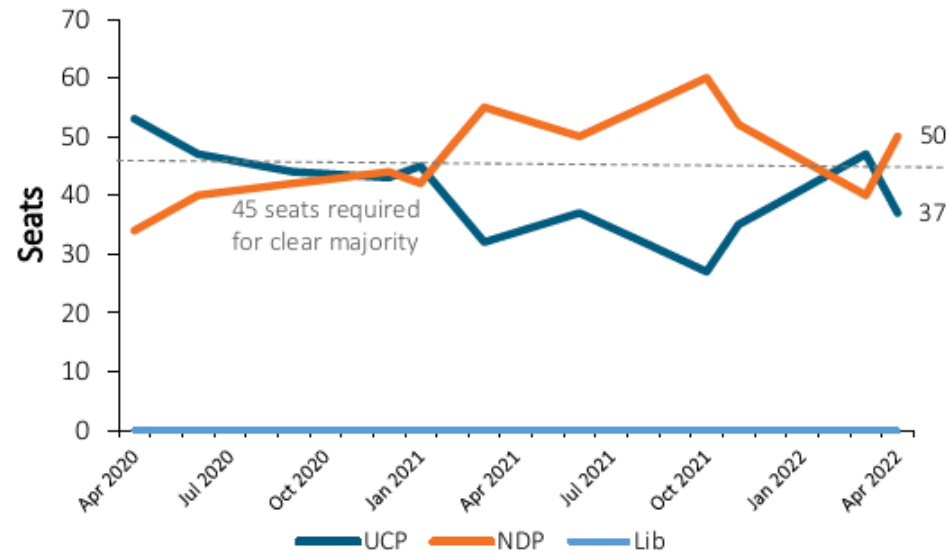

If an election were held today...

Party Support, April 2022

Projected Seat Distribution
NDP = 50, UCP=37

Includes Speaker

Net change from March 2022 projection: UCP (-10) NDP (+10)

Tracking Party Support

Party Support
Decided and Leaning

Seat Projections

Tracking Leader Approval

April 2022 Leader Approval

Approval Over Time

Tracking Economic Indicators

Household Financial Situation

State of Alberta Economy

Why meetings with Ministers and MLAs are important